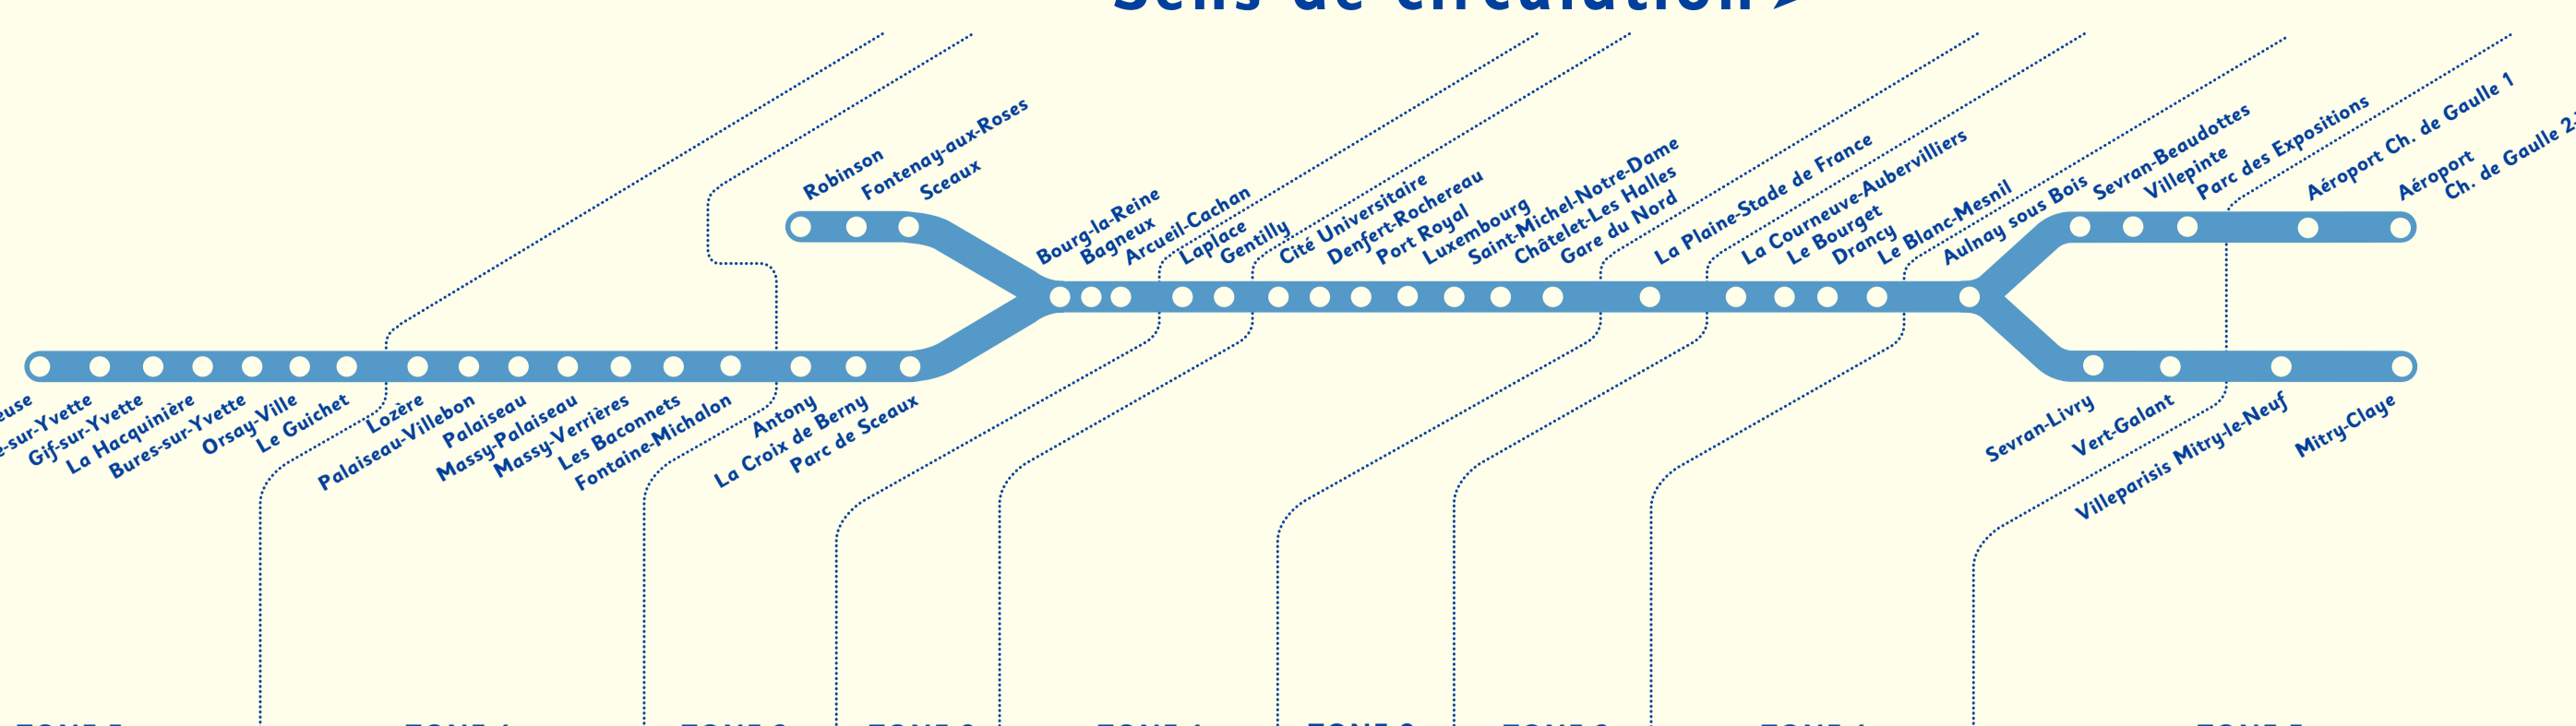

HORAIRES Service valable à partir du 5 décembre 2011

Summary table for Zone 5, Zone 4, Zone 3, Zone 2, Zone 1, Zone 2, Zone 3, Zone 4, Zone 5 with columns for station names and train numbers.

Hourly schedule table for Zone 5, Zone 4, Zone 3, Zone 2, Zone 1, Zone 2, Zone 3, Zone 4, Zone 5. Includes columns for station names and departure times.

Hourly schedule table for Zone 5, Zone 4, Zone 3, Zone 2, Zone 1, Zone 2, Zone 3, Zone 4, Zone 5. Includes columns for station names and departure times.

Hourly schedule table for Zone 5, Zone 4, Zone 3, Zone 2, Zone 1, Zone 2, Zone 3, Zone 4, Zone 5. Includes columns for station names and departure times.

Hourly schedule table for Zone 5, Zone 4, Zone 3, Zone 2, Zone 1, Zone 2, Zone 3, Zone 4, Zone 5. Includes columns for station names and departure times.

LES RENSEIGNEMENTS QUI FIGURENT DANS LE PRÉSENT DOCUMENT SONT DONNÉS SOUS RÉSERVE DE MODIFICATIONS TRAVAUX... NOTIF DE LA SNCF - CENTRE DE SERVICES TRAVAIL - CONCEPTION : SNCF - ROUTE DE LA MUSIQUE... FÊTE DE LA SAINT-SYESTRE...